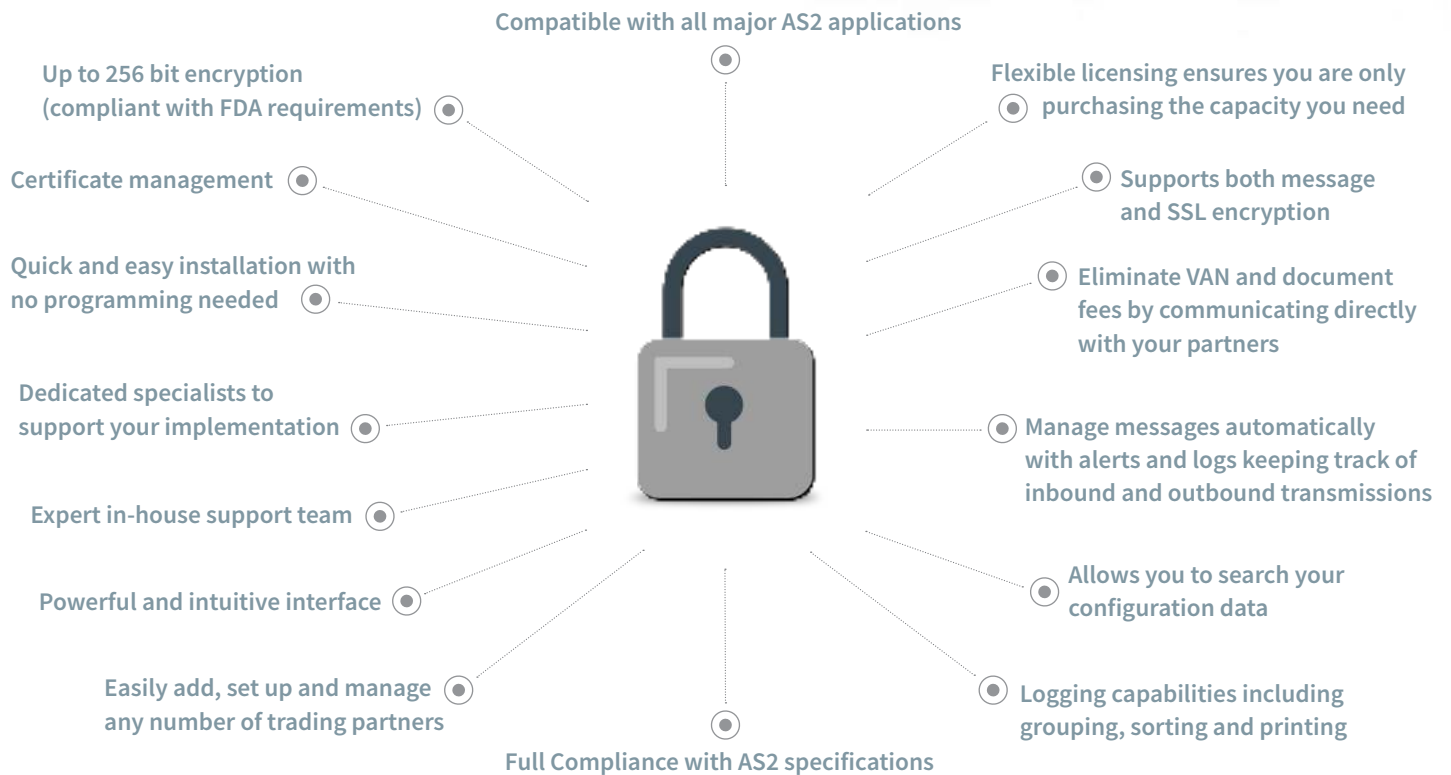

AS2 Complete Features and Benefits

AS2 COMPLETE IS THE SECURE SOLUTION FOR YOUR DATA ENCRYPTION NEEDS

What Our AS2 Complete Clients Are Saying...

“AS2 Complete was a game changer for our business. It allowed us to easily meet the security requirements of our trading partners and eliminate thousands of dollars a month in document fees. Getting set up was so easy, the 1 EDI Source implementation specialists guided us through every step, but the software is so intuitive that I could understand it on my own as well.”

*- Manager of IT, Pyramid Air
Manufacturer, supplier, retail and ecommerce.*